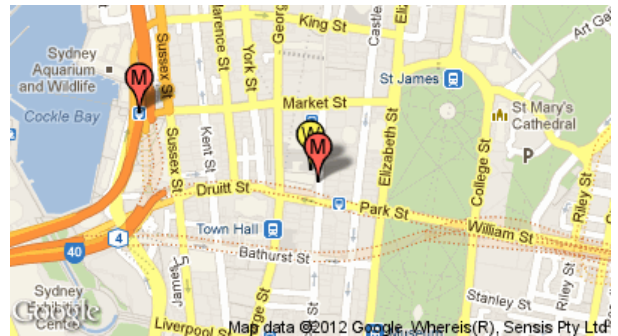

Your Metro Transport Fun Fact Sheet

ph 8584 5288 www.metrotransport.com.au

Wagamama

Galleries Victoria
Level 1, 500 George St
Sydney NSW 2000

Telephone: + 61 2 9264 9155

Nearest Station(s): Monorail: [Galleries Victoria](#)
Monorail: [Darling Park](#)

Wagamama is modelled on the ramen bars which have been popular in Japan for many years. The menu consists of side dishes, main meals and desserts your order is taken on an electronic handheld and zapped through to the kitchen by radio signal where it is cooked immediately. They want to ensure the freshness of your food and so your dish will be delivered to your table as soon as it is ready. This means different dishes may be delivered at different times. The aim is don't wait - just tuck in and share. Enjoy the wagamama experience

City Centre
Darling Park
Harbourside
Convention
Paddy's Markets
World Square
Galleries Victoria

Monorail

Central Station
Capitol Square
Paddy's Markets
Exhibition Centre
Convention
Pyrmont Bay
Star City
John St Square
Fish Market
Wentworth Park
Glebe
Jubilee Park
Rozelle Bay
Lilyfield

zone 1

zone 2

Light Rail