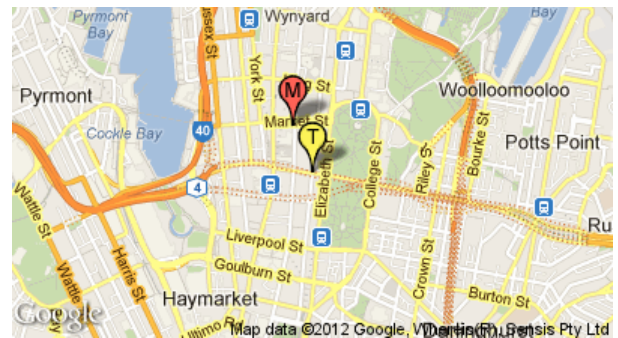

Your Metro Transport Fun Fact Sheet

ph 8584 5288 www.metrotransport.com.au

The Vintage Clothing shop

Shop 7, St. James Arcade,
80 Castlereagh Street
Sydney NSW 2000

Website: www.thevintageclothingshop.com/

Telephone: +6129238 0090

Nearest Station(s): Monorail: [City Centre](#)

City Centre
Darling Park
Harbourside
Convention
Paddy's Markets
World Square
Galleries Victoria

Monorail

Central Station
Capitol Square
Paddy's Markets
Exhibition Centre
Convention
Pymont Bay
Star City
John St Square
Fish Market
Wentworth Park
Glebe
Jubilee Park
Rozelle Bay
Lilyfield

zone 1

zone 2

Light Rail