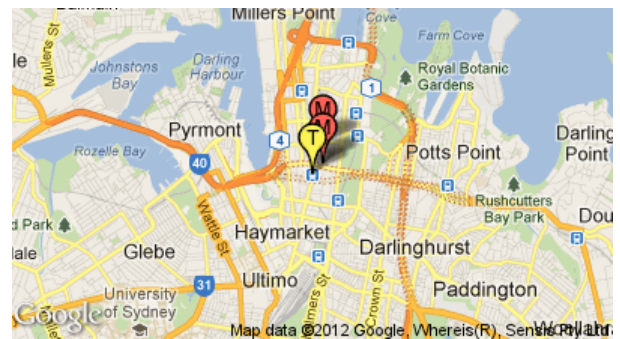

## The Tea Room

Level 3, North End  
Queen Victoria Building  
Sydney NSW 2000

Website: [/www.thetearoom.com.au/](http://www.thetearoom.com.au/)

Telephone: Tel : +61 2 9283 727

Nearest Station(s): Monorail: [City Centre](#)  
Monorail: [Galeries Victoria](#)

City Centre  
Darling Park  
Harbourside  
Convention  
Paddy's Markets  
World Square  
Galeries Victoria

**Monorail**

Central Station  
Capitol Square  
Paddy's Markets  
Exhibition Centre  
Convention  
Pymont Bay  
Star City  
John St Square  
Fish Market  
Wentworth Park  
Glebe  
Jubilee Park  
Rozelle Bay  
Lilyfield

zone 1

zone 2

**Light Rail**