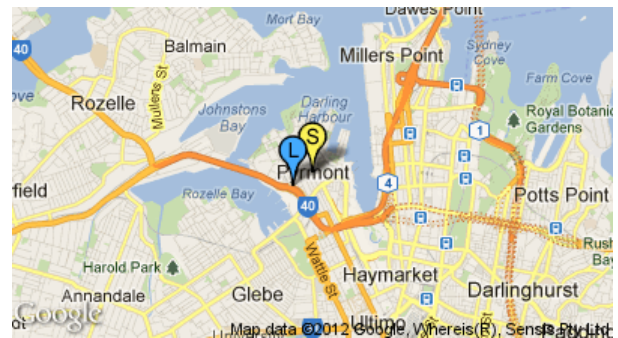

Your Metro Transport Fun Fact Sheet

ph 8584 5288 www.metrotransport.com.au

Sydney Fish Market

Bank Street
Pyrmont NSW 2009

Website: www.sydneyfishmarket.com.au

Telephone: +61 2 9004 1100

Nearest Station(s): Light Rail: [Fish Market](#)

It incorporates a working fishing port, wholesale fish market, fresh seafood retail market, a delicatessen, a sushi bar, a bakery, a gift shop, a fruit and vegetable market and a beverage outlet. Plus you can learn the secrets of how to cook the best seafood dishes from celebrity chefs at the Sydney Seafood School.

City Centre
Darling Park
Harbourside
Convention
Paddy's Markets
World Square
Galleries Victoria

Monorail

Central Station
Capitol Square
Paddy's Markets
Exhibition Centre
Convention
Pyrmont Bay
Star City
John St Square
Fish Market
Wentworth Park
Glebe
Jubilee Park
Rozelle Bay
Lilyfield

zone 1

zone 2

Light Rail