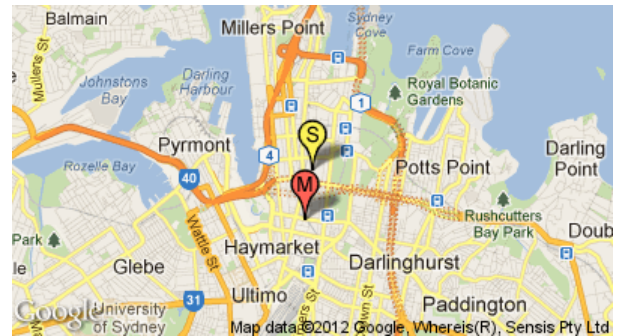

Your Metro Transport Fun Fact Sheet

ph 8584 5288 www.metrotransport.com.au

Sushi Roll Bar

Cnr Liverpool & Pitt Street
Sydney NSW 2000

Telephone: +6129283 1881

Nearest Station(s): Monorail: [World Square](#)

You can't go past the Sushi Roll Bar. With their extensive range of Japanese sushi rolls, you'll never run out of choices.

City Centre
Darling Park
Harbourside
Convention
Paddy's Markets
World Square
Galleries Victoria

Monorail

Central Station
Capitol Square
Paddy's Markets
Exhibition Centre
Convention
Pyrmont Bay
Star City
John St Square
Fish Market
Wentworth Park
Glebe
Jubilee Park
Rozelle Bay
Lilyfield

zone 1

zone 2