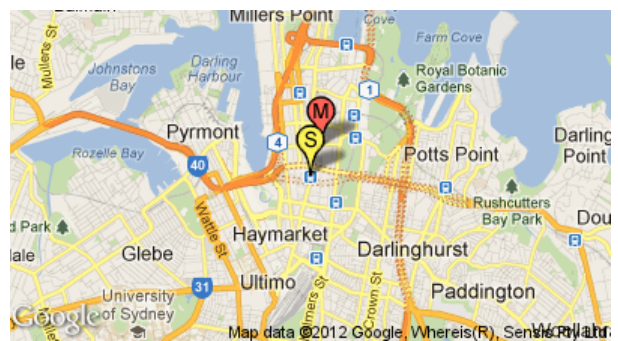

Your Metro Transport Fun Fact Sheet

ph 8584 5288 www.metrotransport.com.au

Summit Restaurant

Level 47
264 George Street, Australia Square
Sydney NSW 2000

Website: www.summitrestaurant.com.au/

Telephone: +6129247 9777

Nearest Station(s): Monorail: [City Centre](#)

An exciting menu presents only the best Australian ingredients and seafood and finest international wines. Enjoy the 360 degree views of the city skyline, Sydney Harbour Bridge, sparkling harbour waters and the Sydney Opera House. The Summit has a sophisticated and formal feel.

City Centre
Darling Park
Harbourside
Convention
Paddy's Markets
World Square
Galleries Victoria

Monorail

Central Station
Capitol Square
Paddy's Markets
Exhibition Centre
Convention
Pyrmont Bay
Star City
John St Square
Fish Market
Wentworth Park
Glebe
Jubilee Park
Rozelle Bay
Lilyfield

zone 1

zone 2

Light Rail