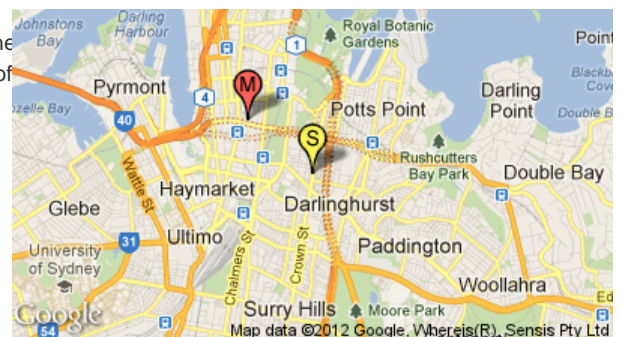

Your Metro Transport Fun Fact Sheet

ph 8584 5288 www.metrotransport.com.au

Stanley Street Station

Cnr Stanley & Crown Sts
Darlinghurst NSW 2010

Website: stanleystreetstation.com.au/

Telephone: 02 9331 5357

Nearest Station(s): Monorail: [Galeries Victoria](#)

Stanley Street Station commands the corner of Crown and Stanley Streets in East Sydney. The furniture in the bar section – an ottoman here and a retro couch there – works well with the 50s swing music creeping out from the speakers. The low coffee tables are perfect for small bites from the grazing menu and the lighting is just right. Thankfully, the Station hasn't followed the trend of several Darlo bars by charging eight bucks for a beer you wouldn't normally order and instead has gone down the 'touch above pub prices' path. A short stroll across the park from Galeries Victoria Monorail Stations

City Centre
Darling Park
Harbourside
Convention
Paddy's Markets
World Square
Galeries Victoria

Monorail

Central Station
Capitol Square
Paddy's Markets
Exhibition Centre
Convention
Pyrmont Bay
Star City
John St Square
Fish Market
Wentworth Park
Glebe
Jubilee Park
Rozelle Bay
Lilyfield