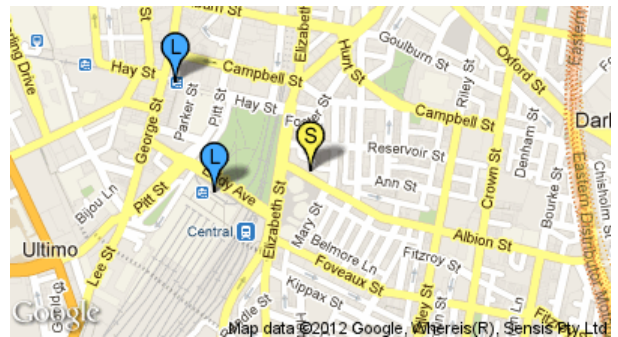

Your Metro Transport Fun Fact Sheet

ph 8584 5288 www.metrotransport.com.au

Sebel Surry Hills

28 Albion St
Surry Hills NSW 2010

Website: www.mirvachotels.com/sebel-surry-hills-sydney

Telephone: +61 2 9289 0000

Nearest Station(s): Light Rail: [Central](#)
Light Rail: [Capitol Square](#)

Ideally located in cosmopolitan Surry Hills, The Sebel Surry Hills Sydney hotel offers luxury Sydney accommodation, conveniently located only minutes from the shopping and dining areas of Oxford and Crown street.

City Centre
Darling Park
Harbourside
Convention
Paddy's Markets
World Square
Galleries Victoria

Monorail

Central Station
Capitol Square
Paddy's Markets
Exhibition Centre
Convention
Pymont Bay
Star City
John St Square
Fish Market
Wentworth Park
Glebe
Jubilee Park
Rozelle Bay
Lilyfield