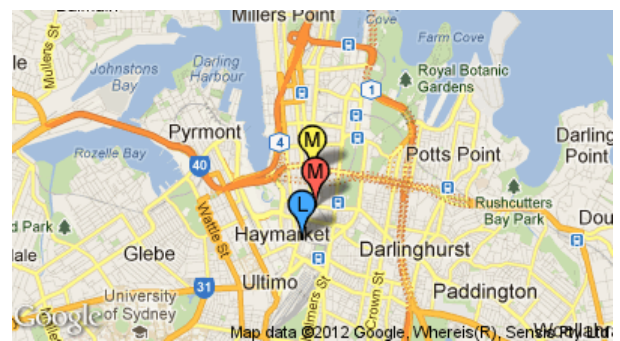

Your Metro Transport Fun Fact Sheet

ph 8584 5288 www.metrotransport.com.au

Metro Hotel Sydney Central

431 - 439 Pitt Street
Sydney NSW 2000

Website: www.metrohotels.com.au

Telephone: +612 9281 6999

Nearest Station(s): Monorail: [World Square](#)
Light Rail: [Capitol Square](#)

Conveniently located in Sydney's southern CBD at the corner of Pitt and Campbell Streets and opposite the Capitol Theatre, the Metro Hotel Sydney Central offers 220 well appointed guest rooms and suites. Guests staying at Metro Hotel Sydney Central have all the wonders that Sydney has to offer at their doorstep. Only minutes away from the excitement and hustle and bustle of Darling Harbour, Cockle Bay Wharf, Star City Casino, Sydney Entertainment Centre, Chinatown, Paddy's Markets and the city's dining and cinema districts.

City Centre
Darling Park
Harbourside
Convention
Paddy's Markets
World Square
Galleries Victoria

Monorail

Central Station
Capitol Square
Paddy's Markets
Exhibition Centre
Convention
Pyrmont Bay
Star City
John St Square
Fish Market
Wentworth Park
Glebe
Jubilee Park
Rozelle Bay
Lilyfield

zone 1

zone 2

Light Rail