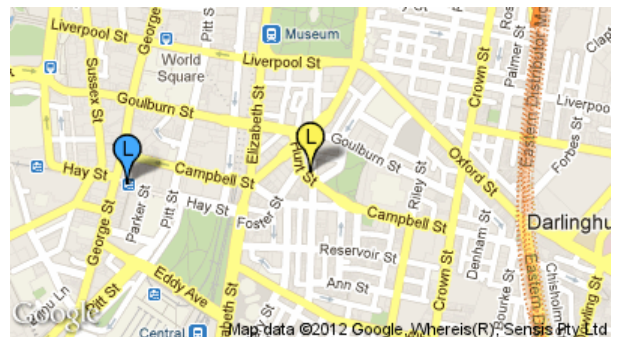

Your Metro Transport Fun Fact Sheet

ph 8584 5288 www.metrotransport.com.au

Longrain

85 Commonwealth Street
Surry Hills NSW 2010

Website: www.longrain.com.au/

Telephone: 61292802888

Nearest Station(s): Light Rail: [Capitol Square](#)

It also includes a relaxed cocktail bar with a resident DJ, where you can try Longrain's signature caipiroska.

City Centre
Darling Park
Harbourside
Convention
Paddy's Markets
World Square
Galleries Victoria

Monorail

Central Station
Capitol Square
Paddy's Markets
Exhibition Centre
Convention
Pymont Bay
Star City
John St Square
Fish Market
Wentworth Park
Glebe
Jubilee Park
Rozelle Bay
Lilyfield

zone 1

zone 2

Light Rail