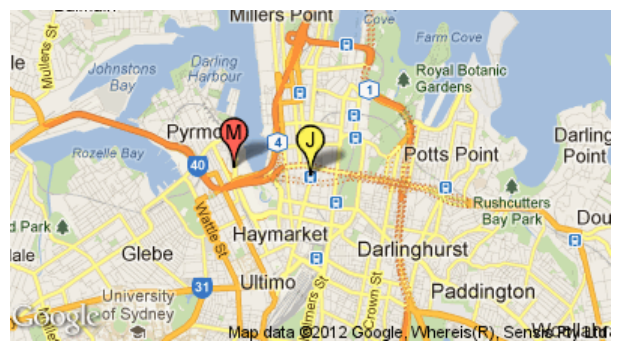

Your Metro Transport Fun Fact Sheet

ph 8584 5288 www.metrotransport.com.au

Jordons Seafood Restaurant

97 Harbourside Shopping Centre
2-10 Darling Drive
Sydney NSW 2000

Website: www.jordonsrestaurant.com.au

Telephone: +6129281 3711

Nearest Station(s): Monorail: [Convention](#)

Modern, stylish, comfortable and exuding a unique casual elegance, Jordons is famous for serving spectacular seafood platters using fresh premium produce and the finest Australian wine.

City Centre
Darling Park
Harbourside
Convention
Paddy's Markets
World Square
Galleries Victoria

Monorail

Central Station
Capitol Square
Paddy's Markets
Exhibition Centre
Convention
Pyrmont Bay
Star City
John St Square
Fish Market
Wentworth Park
Glebe
Jubilee Park
Rozelle Bay
Lilyfield

zone 1

zone 2

Light Rail