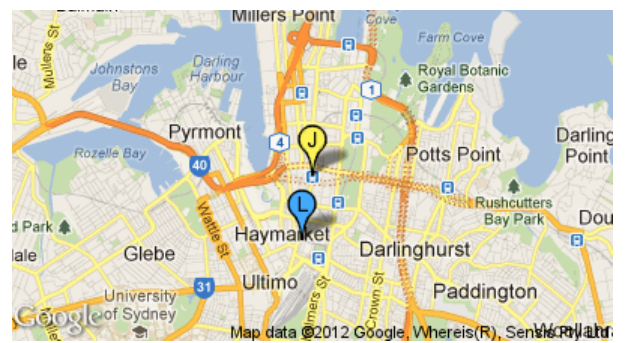

Your Metro Transport Fun Fact Sheet

ph 8584 5288 www.metrotransport.com.au

Jaipur Sweets

188 Elizabeth Street
Sydney NSW 2000

Website: www.jaipursweets.com.au

Telephone: +6129280 1111

Nearest Station(s): Light Rail: [Capitol Square](#)

Indulge in their Makki de Roty from the north, Aloo Posto from the east, Masala Dosa from the south and Bhatti Churma from the west.

City Centre
Darling Park
Harbourside
Convention
Paddy's Markets
World Square
Galleries Victoria

Monorail

Central Station
Capitol Square
Paddy's Markets
Exhibition Centre
Convention
Pyrmont Bay
Star City
John St Square
Fish Market
Wentworth Park
Glebe
Jubilee Park
Rozelle Bay
Lilyfield

zone 1

zone 2