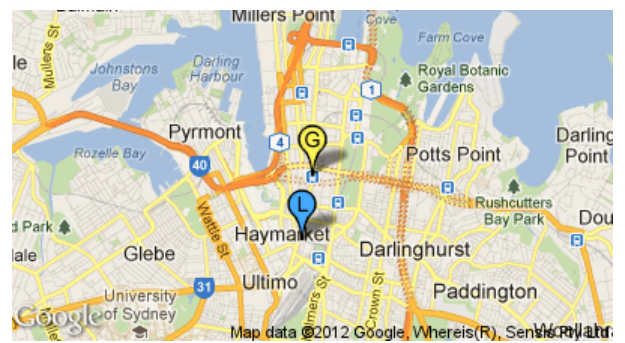

# Your Metro Transport Fun Fact Sheet

ph 8584 5288 [www.metrotransport.com.au](http://www.metrotransport.com.au)

## Great Southern Hotel

717 George St  
Sydney NSW 2000

Website: [cityhotels.mantraresorts.com.au](http://cityhotels.mantraresorts.com.au)

Telephone: +61 2 9289 4400

Nearest Station(s): Light Rail: [Capitol Square](#)

City Centre  
Darling Park  
Harbourside  
Convention  
Paddy's Markets  
World Square  
Galleries Victoria

**Monorail**

Central Station  
Capitol Square  
Paddy's Markets  
Exhibition Centre  
Convention  
Pyrmont Bay  
Star City  
John St Square  
Fish Market  
Wentworth Park  
Glebe  
Jubilee Park  
Rozelle Bay  
Lilyfield

zone 1

zone 2

**Light Rail**