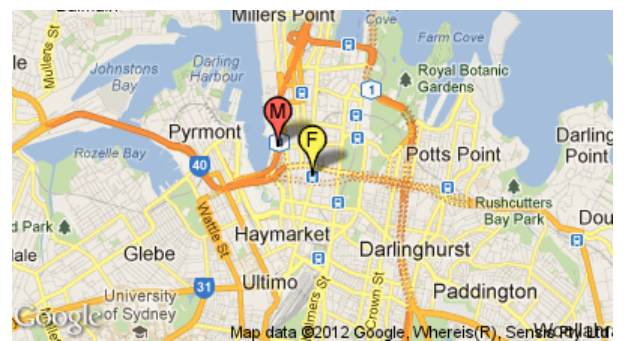

## Four Points by Sheraton, Darling Harbour

161 Sussex Street  
Sydney NSW 2000

Website: [www.starwoodhotels.com](http://www.starwoodhotels.com)

Telephone: +612 9290 4000

Nearest Station(s): Monorail: [Darling Park](#)

Welcome to Australia's largest hotel, the Four Points by Sheraton, Darling Harbour, Sydney. With 630 rooms including 45 suites, you can enjoy the comfort and convenience of the best location in Sydney. Located in Sydney's central business district and overlooking Darling Harbour, we're just a short walk from the major entertainment and shopping districts including Pitt Street Mall, Queen Victoria Building, and Chinatown.

City Centre  
Darling Park  
Harbourside  
Convention  
Paddy's Markets  
World Square  
Galleries Victoria

**Monorail**

Central Station  
Capitol Square  
Paddy's Markets  
Exhibition Centre  
Convention  
Pymont Bay  
Star City  
John St Square  
Fish Market  
Wentworth Park  
Glebe  
Jubilee Park  
Rozelle Bay  
Lilyfield

zone 1

zone 2

**Light Rail**