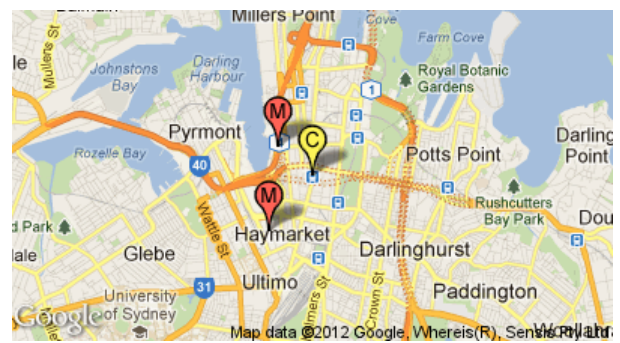

## Crown Plaza Darling Harbour

150 Day Street  
Sydney NSW 2000

Website: [www.darlingharbour.crowneplaza.com/](http://www.darlingharbour.crowneplaza.com/)

Telephone: +612 9261 1188

Nearest Station(s): Monorail: [Darling Park](#)  
Monorail: [Paddy's Markets](#)

City Centre  
Darling Park  
Harbourside  
Convention  
Paddy's Markets  
World Square  
Galleries Victoria

**Monorail**

Central Station  
Capitol Square  
Paddy's Markets  
Exhibition Centre  
Convention  
Pyrmont Bay  
Star City  
John St Square  
Fish Market  
Wentworth Park  
Glebe  
Jubilee Park  
Rozelle Bay  
Lilyfield

zone 1

zone 2

**Light Rail**