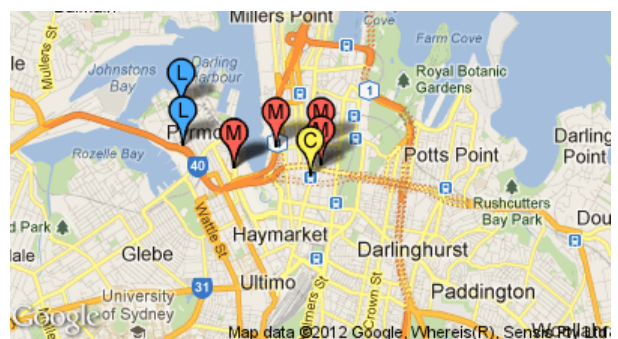

Your Metro Transport Fun Fact Sheet

ph 8584 5288 www.metrotransport.com.au

City Sightseeing

City Sightseeing Sydney & Bondi Beach
Central Station - Eddy Avenue: Bay 2
Sydney NSW 2000

Website: www.city-sightseeing.com

Telephone: + 61 2 9567 8400

Nearest Station(s): Monorail: [Galeries Victoria](#)
Monorail: [Darling Park](#)
Monorail: [Convention](#)
Monorail: [City Centre](#)
Light Rail: [John St Square](#)
Light Rail: [Fish Market](#)
Light Rail: [Convention](#)

Built around the world's most beautiful harbour the towering skyscrapers, iconic buildings and monuments of engineering maintain views to die for. A year round climate of blue skies and sunshine make the ideal location for City Sightseeing's premier southern hemisphere open top tourist bus service. You'll get spectacular views of the famous Opera House and Harbour Bridge from the top deck and there's also an opportunity to take a tour of Bondi Beach.

City Centre
Darling Park
Harbourside
Convention
Paddy's Markets
World Square
Galeries Victoria

Monorail

Central Station
Capitol Square
Paddy's Markets
Exhibition Centre
Convention
Pymont Bay
Star City
John St Square
Fish Market
Wentworth Park
Glebe
Jubilee Park
Rozelle Bay
Lilyfield