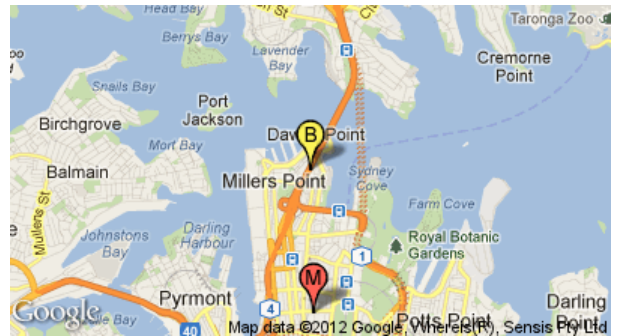

Your Metro Transport Fun Fact Sheet

ph 8584 5288 www.metrotransport.com.au

Bridge Climb

5 Cumberland St
The Rocks NSW 2000

Website: www.bridgeclimb.com.au/

Telephone: +61 (0)2 8274 7777

Nearest Station(s): Monorail: [City Centre](#)

Climbers can choose between two 3 ½ hour guided experiences - The Bridge Climb or The Discovery Climb, both available at Dawn, Day, Twilight or Night. Both Climbs reach the summit of the world famous Sydney Harbour Bridge, 134 metres above Sydney Harbour.

City Centre
Darling Park
Harbourside
Convention
Paddy's Markets
World Square
Galleries Victoria

Monorail

Central Station
Capitol Square
Paddy's Markets
Exhibition Centre
Convention
Pyrmont Bay
Star City
John St Square
Fish Market
Wentworth Park
Glebe
Jubilee Park
Rozelle Bay
Lilyfield

zone 1

zone 2

Light Rail