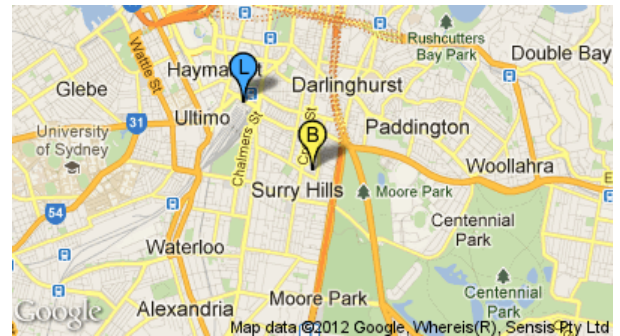

Your Metro Transport Fun Fact Sheet

ph 8584 5288 www.metrotransport.com.au

Brett Whiteley Studio

2 Raper Street
Surry Hills NSW 2010

Website: ttwhiteley.org

Telephone: 1 800 679 278

Nearest Station(s): Light Rail: [Central](#)

The gallery has changing exhibitions of the artist's works: paintings, drawings, sculpture and graphics borrowed from the Whiteley Estate, Art Gallery of New South Wales and private collections.

City Centre
Darling Park
Harbourside
Convention
Paddy's Markets
World Square
Galleries Victoria

Monorail

Central Station
Capitol Square
Paddy's Markets
Exhibition Centre
Convention
Pyrmont Bay
Star City
John St Square
Fish Market
Wentworth Park
Glebe
Jubilee Park
Rozelle Bay
Lilyfield

zone 1

zone 2