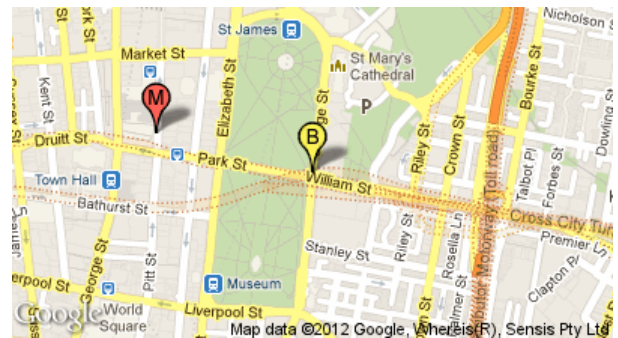

## Bondi Explorer

College St  
Sydney NSW 2000

Nearest Station(s): Monorail: [Galleries Victoria](#)

Stopping at 19 of Sydney's most picturesque harbour locations and surf beaches. Travelling along a 30km circuit through Sydney's affluent Eastern suburbs, including cosmopolitan Double Bay, Watson's Bay and Sydney's famous Bondi Beach. This service allows you to sit back and relax as you explore the rugged coastline and golden sands of Tamarama, Bronte and Coogee Beaches. Each Sydney Explorer includes on-board commentary detailing the attractions near each stop for you to explore at your leisure. Get off at Galleries Victoria and meet the bus on College Street.

City Centre  
Darling Park  
Harbourside  
Convention  
Paddy's Markets  
World Square  
Galleries Victoria

**Monorail**

Central Station  
Capitol Square  
Paddy's Markets  
Exhibition Centre  
Convention  
Pyrmont Bay  
Star City  
John St Square  
Fish Market  
Wentworth Park  
Glebe  
Jubilee Park  
Rozelle Bay  
Lilyfield