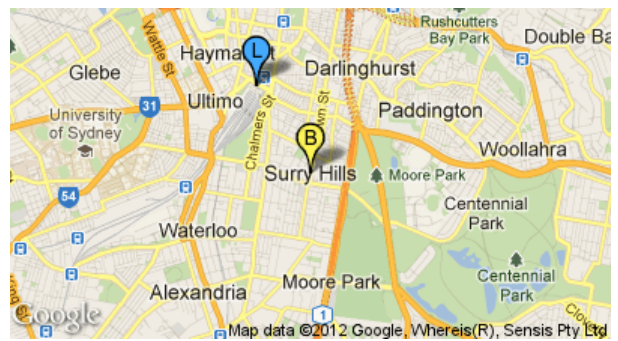

Your Metro Transport Fun Fact Sheet

ph 8584 5288 www.metrotransport.com.au

Bodega

216 Commonwealth St
Surry Hills NSW 2010

Website: www.bodegatapas.com

Telephone: +612 9212 7766

Nearest Station(s): Light Rail: [Central](#)

The set-up encourages people to pop in for drinks and nibbles, or for a casual feast of tapas. The tiny room is dominated by a large communal table and a funky, fanciful mural of a chest-heavy bull.

City Centre
Darling Park
Harbourside
Convention
Paddy's Markets
World Square
Galleries Victoria

Monorail

Central Station
Capitol Square
Paddy's Markets
Exhibition Centre
Convention
Pyrmont Bay
Star City
John St Square
Fish Market
Wentworth Park
Glebe
Jubilee Park
Rozelle Bay
Lilyfield

zone 1

zone 2

Light Rail