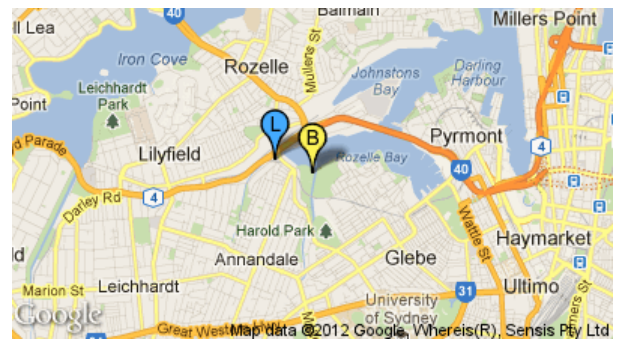

# Your Metro Transport Fun Fact Sheet

ph 8584 5288 [www.metrotransport.com.au](http://www.metrotransport.com.au)

## Bicentennial Park

NSW

Nearest Station(s): Light Rail: [Rozelle Bay](#)

The humble park serves many purposes. Relax, give the kids a push on the swings, break out into a fun and social game of cricket and, of course, fire up the barbeque to chomp down a sausage sizzle.

City Centre  
Darling Park  
Harbourside  
Convention  
Paddy's Markets  
World Square  
Galleries Victoria

**Monorail**

Central Station  
Capitol Square  
Paddy's Markets  
Exhibition Centre  
Convention  
Pymont Bay  
Star City  
John St Square  
Fish Market  
Wentworth Park  
Glebe  
Jubilee Park  
Rozelle Bay  
Lilyfield

zone 1

zone 2

**Light Rail**