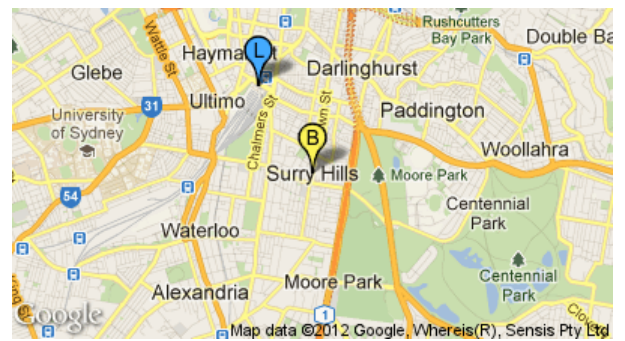

Your Metro Transport Fun Fact Sheet

ph 8584 5288 www.metrotransport.com.au

Belvoir St Theatre

25 Belvoir Street
Surry Hills NSW 2010

Website: www.belvoir.com.au/

Nearest Station(s): Light Rail: [Central](#)

City Centre
Darling Park
Harbourside
Convention
Paddy's Markets
World Square
Galleries Victoria

Monorail

Central Station
Capitol Square
Paddy's Markets
Exhibition Centre
Convention
Pyrmont Bay
Star City
John St Square
Fish Market
Wentworth Park
Glebe
Jubilee Park
Rozelle Bay
Lilyfield

zone 1

zone 2

Light Rail