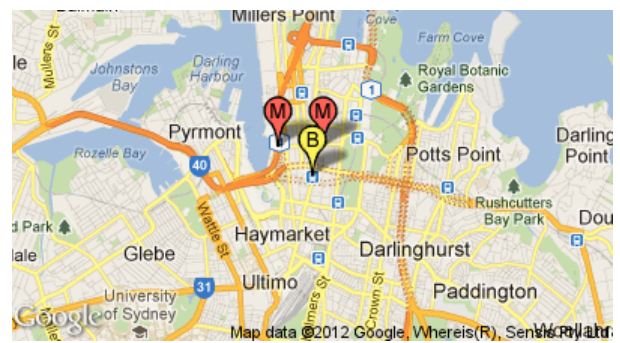

Your Metro Transport Fun Fact Sheet

ph 8584 5288 www.metrotransport.com.au

Becasse

204 Clarence Street
Sydney NSW 2000

Website: www.becasse.com.au

Telephone: +6129283 3440

Nearest Station(s): Monorail: [Darling Park](#)
Monorail: [City Centre](#)

City Centre
Darling Park
Harbourside
Convention
Paddy's Markets
World Square
Galleries Victoria

Monorail

Central Station
Capitol Square
Paddy's Markets
Exhibition Centre
Convention
Pyrmont Bay
Star City
John St Square
Fish Market
Wentworth Park
Glebe
Jubilee Park
Rozelle Bay
Lilyfield

zone 1

zone 2

Light Rail