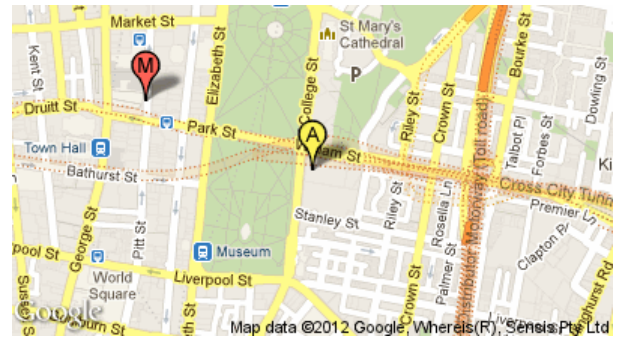

Your Metro Transport Fun Fact Sheet

ph 8584 5288 www.metrotransport.com.au

Australian Museum

6 College Street
Sydney NSW 2000

Website: www.austmus.gov.au

Telephone: +612 9320 6000

Nearest Station(s): Monorail: [Galeries Victoria](#)

City Centre
Darling Park
Harbourside
Convention
Paddy's Markets
World Square
Galeries Victoria

Monorail

Central Station
Capitol Square
Paddy's Markets
Exhibition Centre
Convention
Pyrmont Bay
Star City
John St Square
Fish Market
Wentworth Park
Glebe
Jubilee Park
Rozelle Bay
Lilyfield