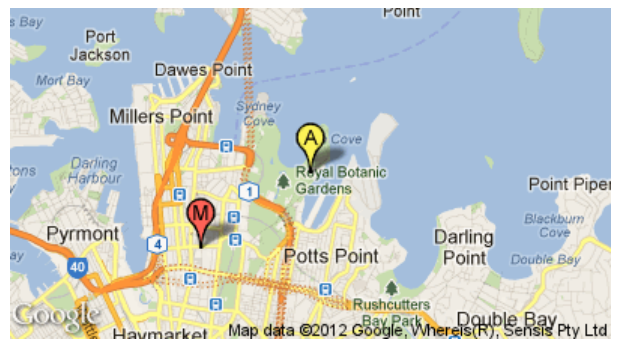

Your Metro Transport Fun Fact Sheet

ph 8584 5288 www.metrotransport.com.au

Art Gallery of NSW

Art Gallery Road
The Domain
Sydney NSW 2000

Website: www.artgallery.nsw.gov.au/

Telephone: +6129225 1700

Nearest Station(s): Monorail: [City Centre](#)

The Art Gallery of New South Wales is the leading museum of art in New South Wales and Sydney, and one of Australia's foremost cultural institutions. The Gallery holds significant collections of Australian, European and Asian art, and presents nearly forty exhibitions annually.

City Centre
Darling Park
Harbourside
Convention
Paddy's Markets
World Square
Galleries Victoria

Monorail

Central Station
Capitol Square
Paddy's Markets
Exhibition Centre
Convention
Pyrmont Bay
Star City
John St Square
Fish Market
Wentworth Park
Glebe
Jubilee Park
Rozelle Bay
Lilyfield