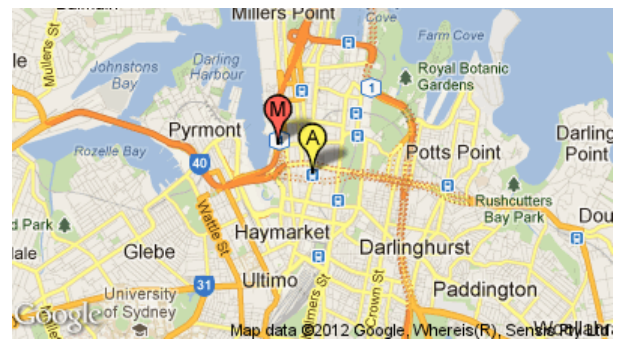

Your Metro Transport Fun Fact Sheet

ph 8584 5288 www.metrotransport.com.au

Adria Rybar & Grill

Cockle Bay Wharf
201 Sussex Street
Sydney NSW 2000

Website: www.nicks-seafood.com.au/adriabarandgrill.htm

Telephone: +6129283 3393

Nearest Station(s): Monorail: [Darling Park](#)

Adria Rybar and Grill captures the flavours of the Adriatic seaside region from Venice in the North, through to Crete, South of Greece. With a modern twist on traditional cooking methods, relax and spoil yourself and/or your loved one with Greek, Italian and Mediterranean cuisine.

City Centre
Darling Park
Harbourside
Convention
Paddy's Markets
World Square
Galleries Victoria

Monorail

Central Station
Capitol Square
Paddy's Markets
Exhibition Centre
Convention
Pymont Bay
Star City
John St Square
Fish Market
Wentworth Park
Glebe
Jubilee Park
Rozelle Bay
Lilyfield

zone 1

zone 2

Light Rail