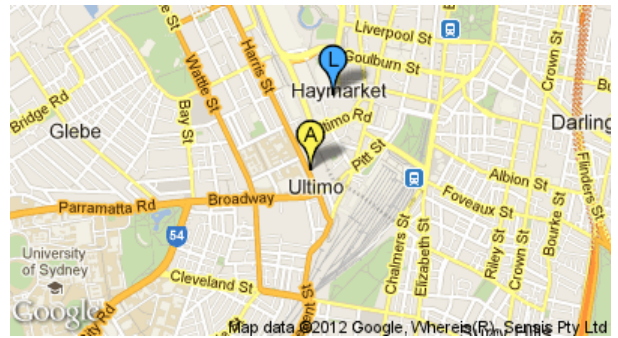

Your Metro Transport Fun Fact Sheet

ph 8584 5288 www.metrotransport.com.au

ABC Studio Tours

700 Harris St
Ultimo NSW

Website: www.abc.net.au

Telephone: +6128333 2652

Nearest Station(s): Light Rail: [Paddy's Markets](#)

City Centre
Darling Park
Harbourside
Convention
Paddy's Markets
World Square
Galleries Victoria

Monorail

Central Station
Capitol Square
Paddy's Markets
Exhibition Centre
Convention
Pyrmont Bay
Star City
John St Square
Fish Market
Wentworth Park
Glebe
Jubilee Park
Rozelle Bay
Lilyfield

zone 1

zone 2

Light Rail