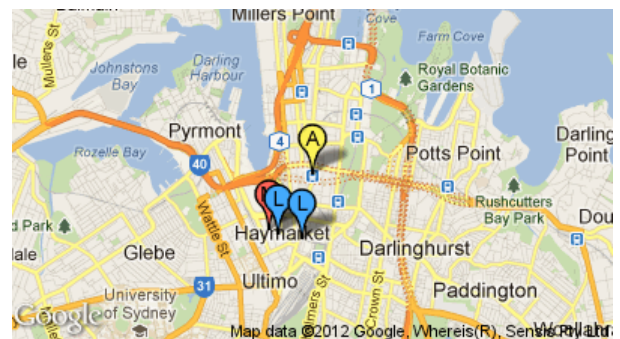

## Aarons Hotel Sydney

37 Ultimo road  
Sydney NSW 2000

Telephone: +61 2 9281 5555

Nearest Station(s): Monorail: [Paddy's Markets](#)  
Light Rail: [Paddy's Markets](#)  
Light Rail: [Capitol Square](#)

Situated in the beating heart of Sydney city, Aarons Hotel's unique 19th century building offers modern facilities, service and comfort. And best of all? The unbeatable location and terrific service also comes with extraordinary value, with incredibly competitive rates specifically designed to suit travellers with limited budgets

City Centre  
Darling Park  
Harbourside  
Convention  
Paddy's Markets  
World Square  
Galeries Victoria

**Monorail**

Central Station  
Capitol Square  
Paddy's Markets  
Exhibition Centre  
Convention  
Pymont Bay  
Star City  
John St Square  
Fish Market  
Wentworth Park  
Glebe  
Jubilee Park  
Rozelle Bay  
Lilyfield

zone 1

zone 2

**Light Rail**