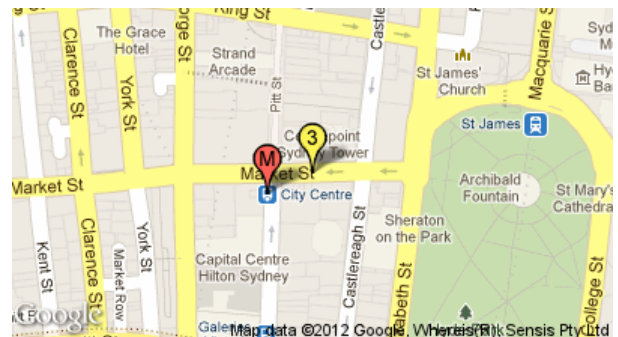

Your Metro Transport Fun Fact Sheet

ph 8584 5288 www.metrotransport.com.au

360 Bar and Dining

100 Market Street
Sydney NSW 2000

Website: www.360dining.com.au

Telephone: 02 8223 3800

Nearest Station(s): Monorail: [City Centre](#)

This is Australia's highest and most spectacular revolving restaurant situated at the top of one of Australia's most famous attractions. Enjoy their best local and international cuisine and treat yourself to a breathtaking 360 degree views of Sydney. Start with a champagne at the new Moët & Chandon bar - one of Sydney's best kept secrets. Then sit back, relax, take a panoramic tour of Sydney, and let our award-winning chefs take care of the rest. Gourmet class is the only way to travel.

City Centre
Darling Park
Harbourside
Convention
Paddy's Markets
World Square
Galleries Victoria

Monorail

Central Station
Capitol Square
Paddy's Markets
Exhibition Centre
Convention
Pyrmont Bay
Star City
John St Square
Fish Market
Wentworth Park
Glebe
Jubilee Park
Rozelle Bay
Lilyfield

zone 1 zone 2

Light Rail